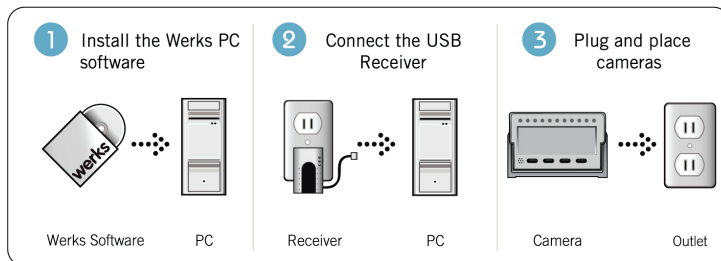

EASY 3-STEP SETUP

APPLICATIONS

LukWerks lets you conveniently see and protect what's important to you from anywhere in the world.

- Secure your first or second home
- Monitor your small business
- Keep a safe eye on your children
- Watch your pets while you are away